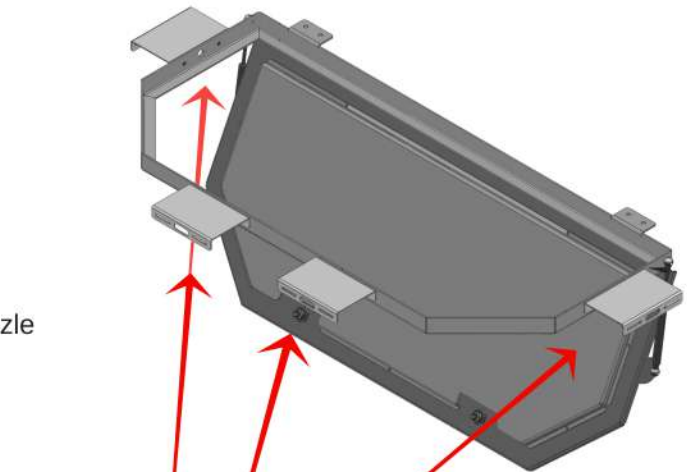

Parts & Accessories

LOFT-MBKTA
Replacement Standard GV Muzzle
Bracket Assembly

LOFT-STDLOCK
Standard Trap Door Lock w/ Mounting Bracket
(used with butt cup when adding a shotgun)