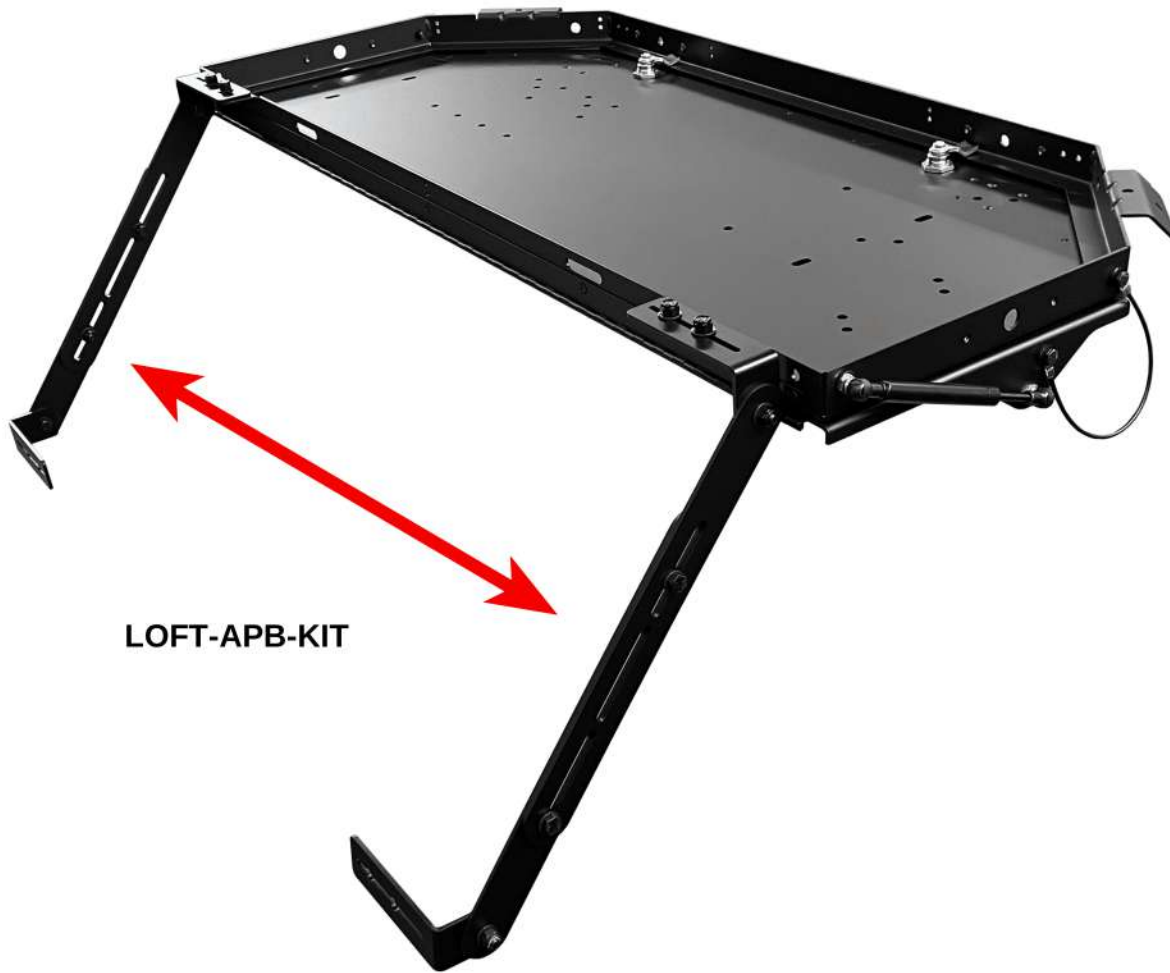

All Expedition & Tahoe LOFT'S Include LOFT-APB Cage Mount Brackets

2019+ **EXPEDITION**

LOFT-EXPED19-EC

Electronic Equipment Tray LOFT

LOFT-EXPED19-GV

Single Weapon Storage LOFT

LOFT-EXPED19-SG

Single Shotgun Weapon Storage LOFT

LOFT-EXPED19-2G

Dual Weapon Storage LOFT

LOFT-EXPED19-GV-AO

LOFT Single Weapon Storage Tray with Auto Open

LOFT-EXPED19-SG-AO

LOFT Single Shotgun Storage Tray with Auto Open

LOFT-EXPED19-2G-AO

LOFT Dual Weapon Storage Tray with Auto Open

LOFT-EXPED19-2GX

LOFT Dual Weapon Extra Wide Storage Tray

LOFT-EXPED19-RESQ

Rescue Gear Storage LOFT with Custom Cut Foam

LOFT-EXPED19-NPKIT

LOFT Non-Partition Mount Kit

LOFT-EXPED19-TK

LOFT Transfer Kit

LOFT-EXPED19-NPTK

LOFT Non-Partition Transfer Kit