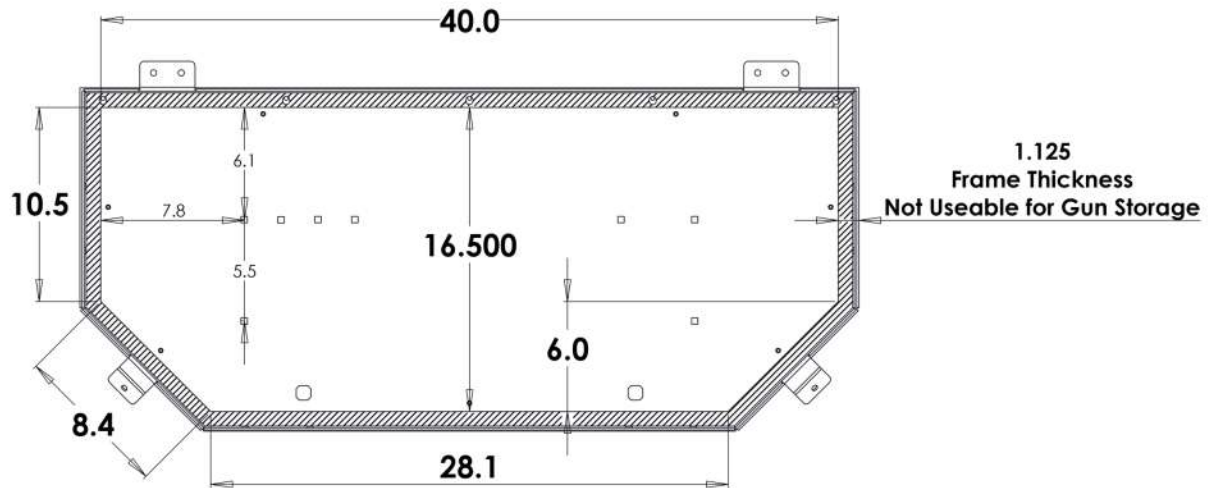

STANDARD LOFT