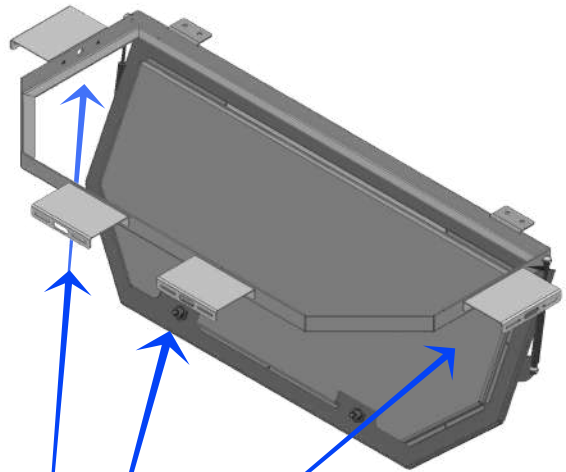

Parts & Accessories